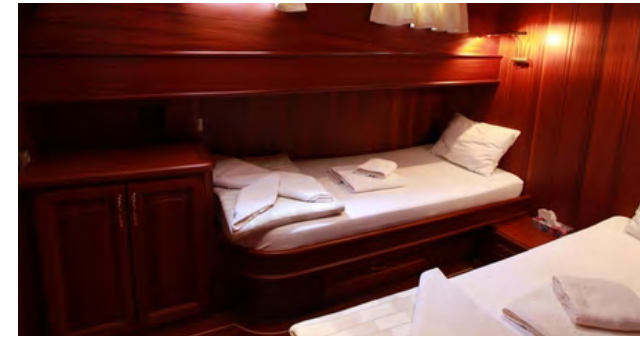

Atalante

The gulet Atalante was built in 2009. This boat that is 24 m long and 6.50 m large is providing Blue Cruise services to our dear guests with its 4 crew members. Our yacht that holds 2 Double Cabins,

2 Twin Cabins, more elegant and comfy than each other with their own WC and air conditioning, with a total of 4 cabins. It possesses a 2 x 235 Hp IVECO horsepower and a 2x17.5 kVA ONAN generator.

SPECIFICATIONS